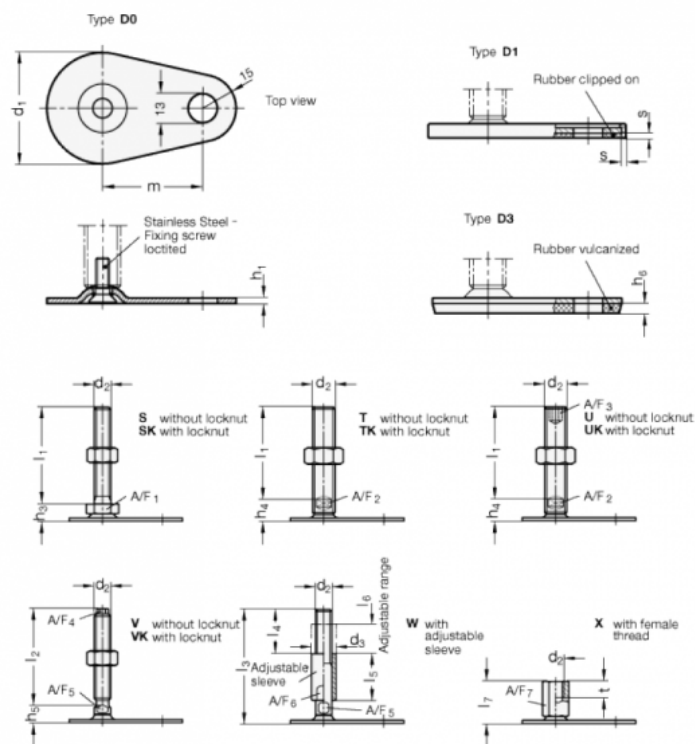

Article number: 204360M1260D1SK

Description: E+G levelling foot
GN 43-60-M12-60-D1-SK

Note: SK With nut, External hexagon at the bottom

Measures

A/F1 = 17	s = 2
d1 = 60	
d2 = M12	
h1 = 2.5	
h3 = 11	
h6 =	
l1 = 60	
m = 50	